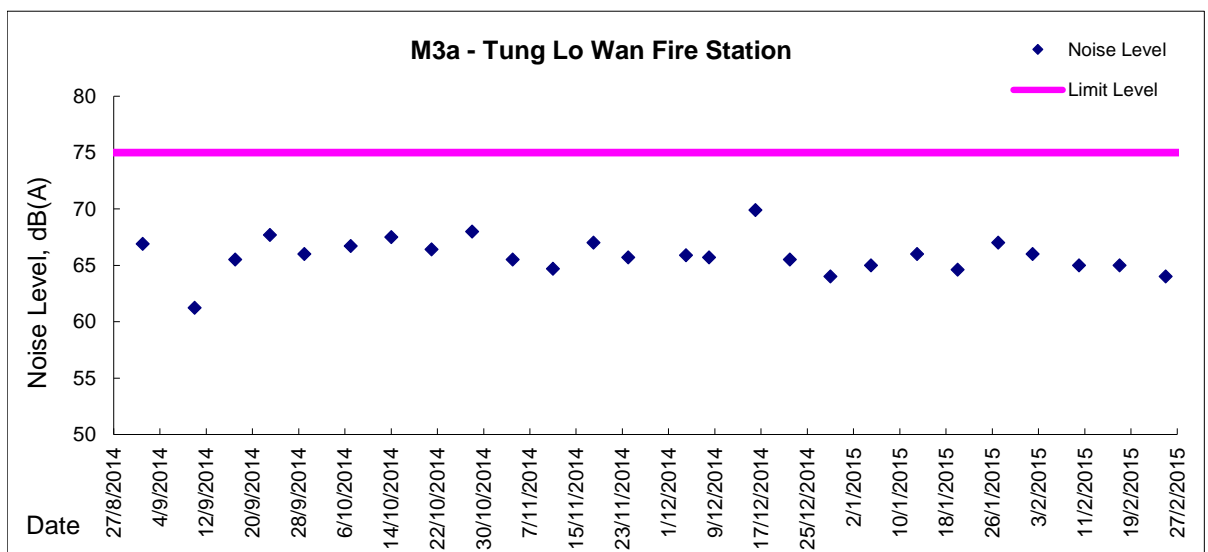

**Graphic Presentation of Noise Monitoring Result**

**Day Time (0700 - 1900hrs on normal weekdays)**

Graphic Presentation of Noise Monitoring Result

Day Time (0700 - 1900hrs on normal weekdays)