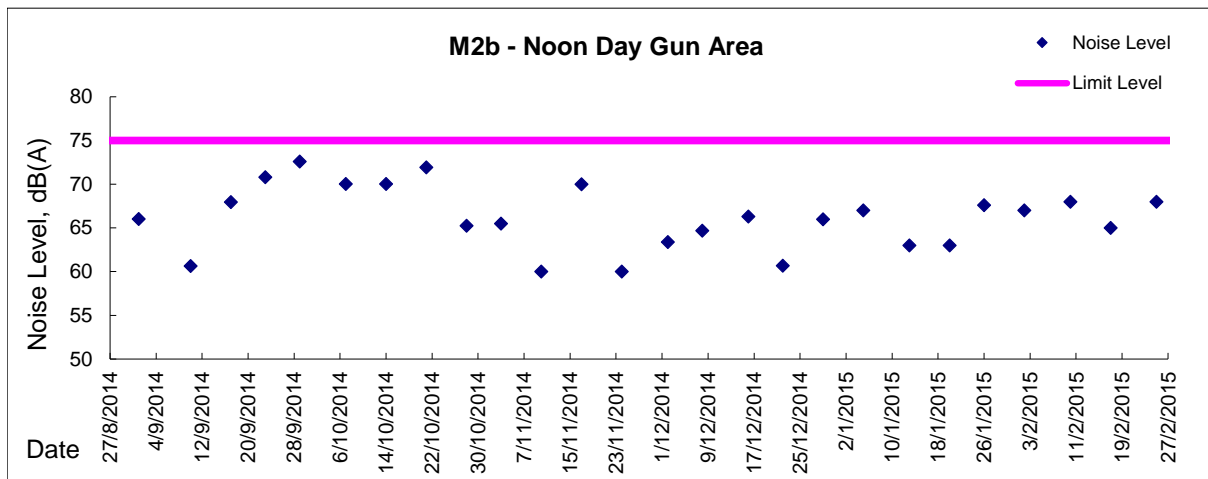

**Graphic Presentation of Noise Monitoring Result**

**Day Time (0700 - 1900hrs on normal weekdays)**

Graphic Presentation of Noise Monitoring Result

Day Time (0700 - 1900hrs on normal weekdays)