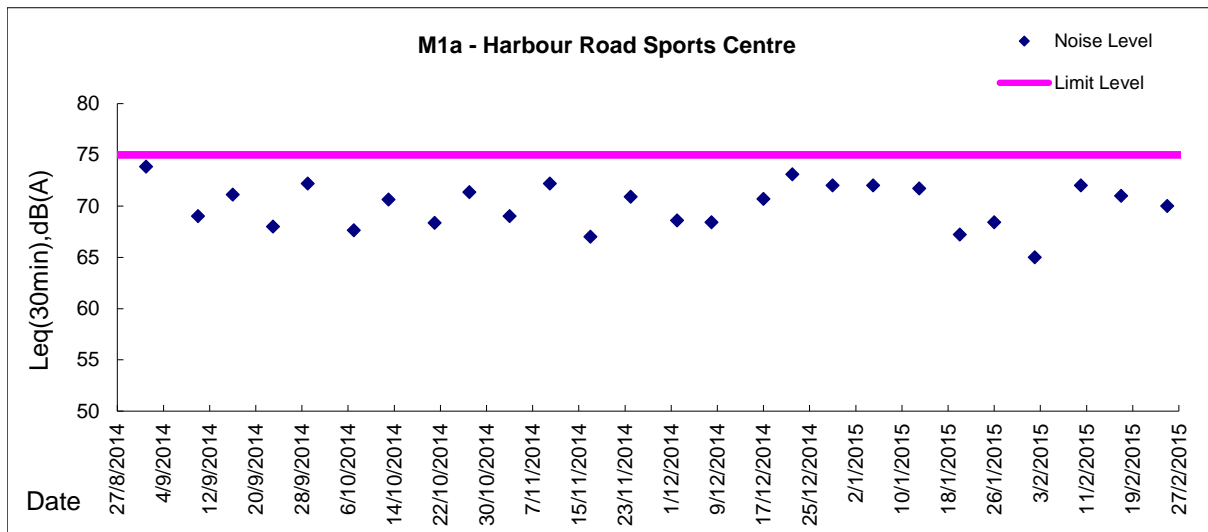

**Graphic Presentation of Noise Monitoring Result**

**Day Time (0700 - 1900hrs on normal weekdays)**

Graphic Presentation of Noise Monitoring Result

Day Time (0700 - 1900hrs on normal weekdays)